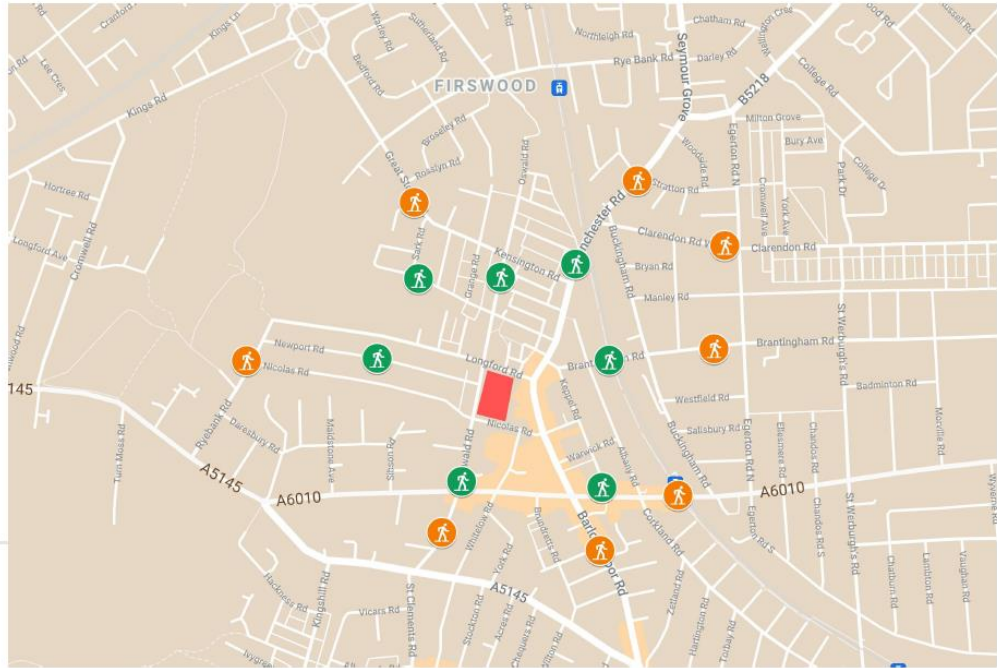

## School Streets Reminder- Friday 21<sup>st</sup> May

I am writing to remind you about the School Streets event coming up this Friday (21st May). During drop-off and pick-up times (8:00am-9:30am and 2:30pm-4:00pm) Nicolas Road will be closed to cars, but will remain open for pedestrians, cyclists and scooter riders. See 'School Streets' map attached for more detail.

If you have to drive to school, why not consider trying a 'park and stride' approach? The maps attached have kindly been produced by one of our parents, and show alternative places that you could park and how long it would take to walk to school from those spots. There is a even separate map for KS2 age children and EYFS age children, to factor in differing walking times for various ages. Just remember, if you're parking up on a residential street, please do so in a place that does not block any residents' driveways.

## Oswald Road walk to school map EYFS

Walking times

- 20 min
- 20 min
- 20 min
- 20 min
- 20 min
- 20 min
- 20 min
- 20 min
- 10 min
- 10 min
- Oswald Road
- 10 min
- 10 min
- 10 min
- 10 min
- 10 min

Walking time for a non disabled EYFS child