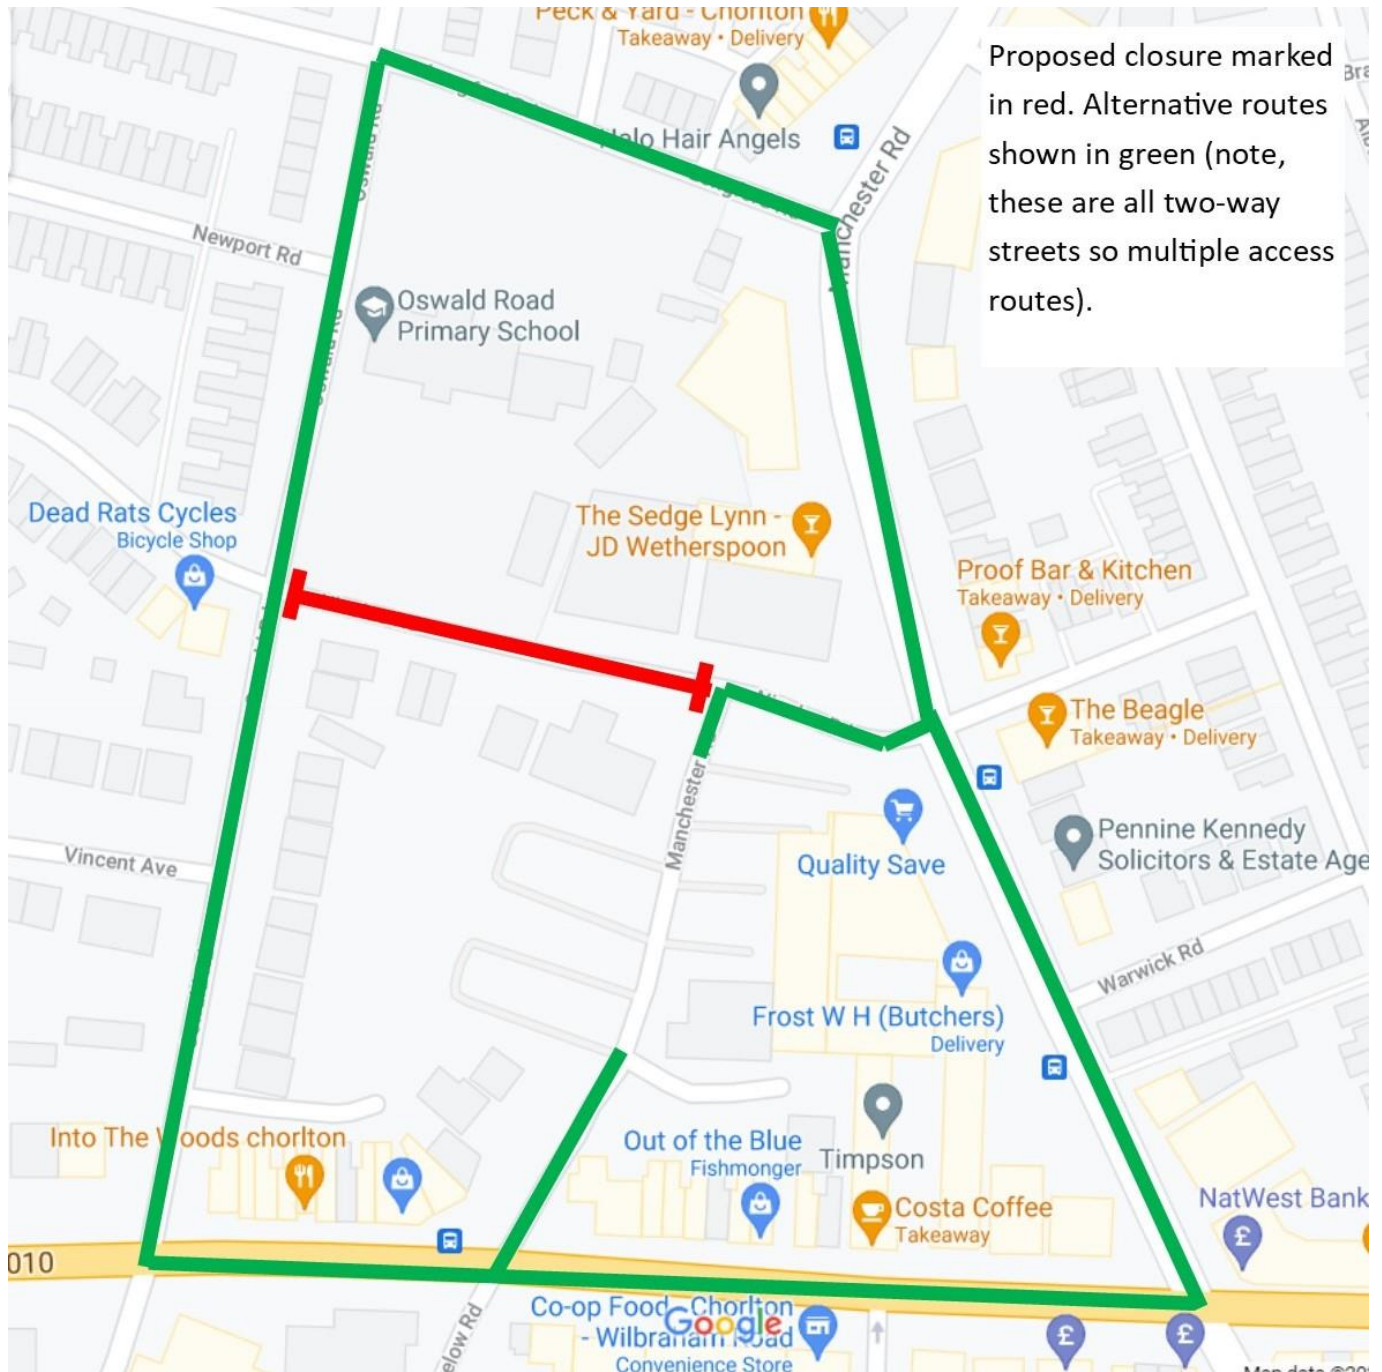

Oswald Road Primary School

Oswald Road, Chorlton-Cum-Hardy, Manchester M21 9PL
Telephone: 0161 881 4266/4319 Fax: 0161 881 4319
Email: admin@oswaldroad.manchester.sch.uk
Headteacher: D. Howard