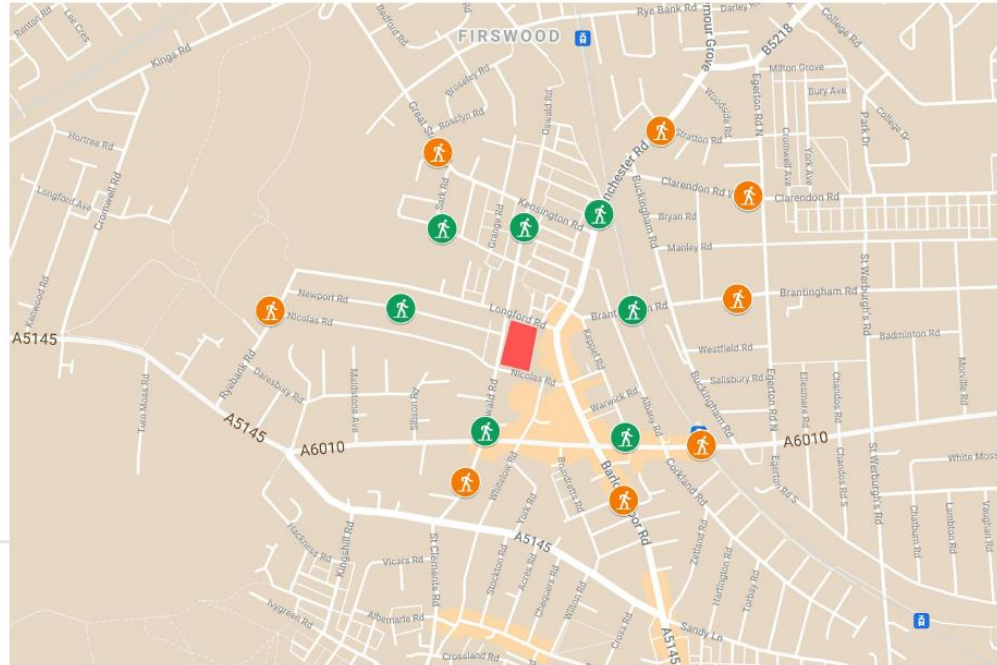

Oswald Road Primary School

Oswald Road, Chorlton-Cum-Hardy, Manchester M21 9PL
Telephone: 0161 881 4266/4319 Fax: 0161 881 4319
Email: admin@oswaldroad.manchester.sch.uk
Headteacher: D. Howard

Oswald Road walk to school map

Walking times

- 10 min
- 10 min
- 10 min
- 10 min
- 10 min
- 10 min
- 10 min
- 10 min
- 10 min
- 5 min
- 5 min
- Oswald Road
- 5 min
- 5 min
- 5 min
- 5 min
- 5 min

Walking time for a non disabled KS2 child